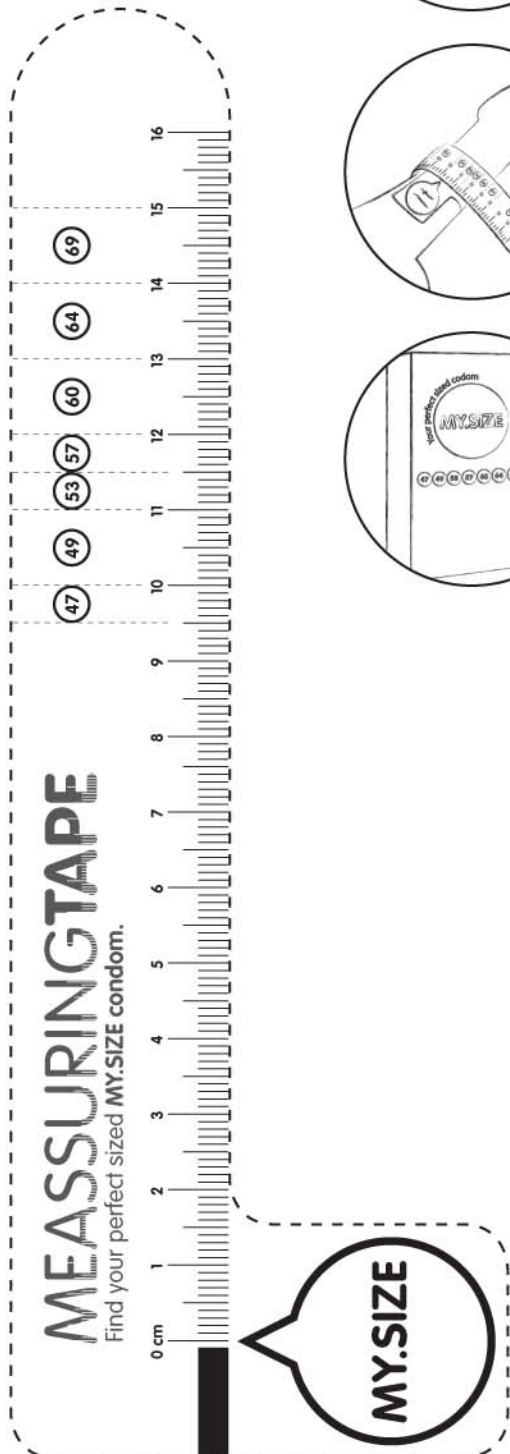

Cut out Measuring Tape

Cut along the dotted line of the measuring tape with a pair of scissors.

Be aware that you can get sharp edges from cutting paper.

Measure

The penis circumference is determined by taking the measuring tape and wrapping it around the penis. The result you can read on the lines marked on the tape.

The **penis circumference** is vital for choosing the right size of My.Size condom.

Establishing your My.Size size

In the chart, you will find your correct My.Size size.

For example: If the circumference of your penis is 11.5cm, then your ideal My.Size size is 53.

If you wish to have a tighter sitting condom or you would like to have a greater sensation, choose a smaller or bigger size from the My.Size condom range.

! IMPORTANT: When printing this page, click „None“ for the Page Scaling option. Otherwise the measuring tape will not be the correct size.

MY.SIZE size **Penis circumference** in cm

47	9,5 – 10,0
49	10,0 – 11,0
53	11,0 – 11,5
57	11,5 – 12,0
60	12,0 – 13,0
64	13,0 – 14,0
69	14,0 – 15,0

For more information visit www.measureyourpenis.today